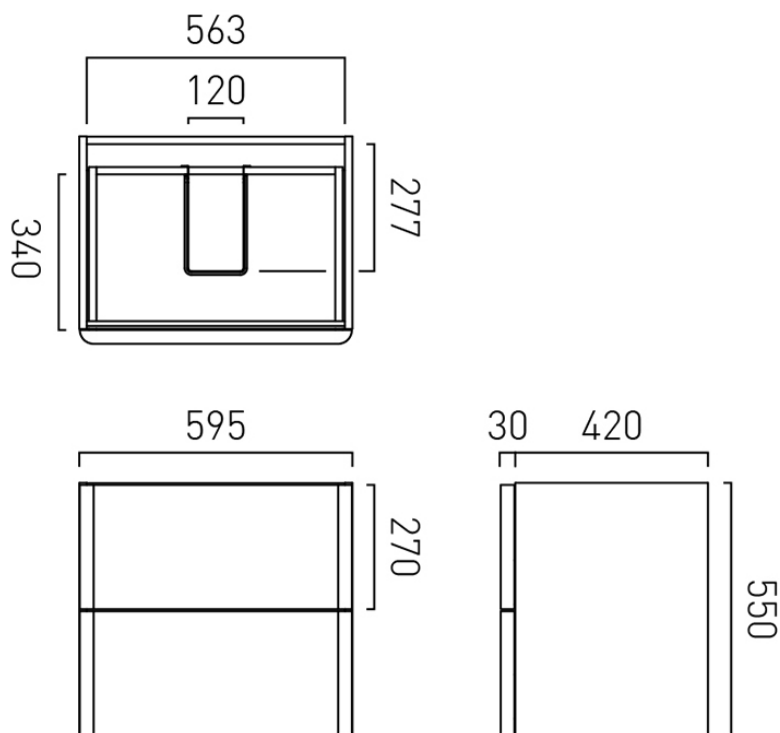

FIXING LOCATION

100mm from top of the unit Height adjustable wall brackets

SPACE SAVING SOLUTION

Bottle trap cutout in top drawer

TECHNICAL DRAWING

COLLECTION: CAMEO
PRODUCT CODE: CAM-F600-PC

tel: 01934 744466
email: sales@vado.com
www.vado.com