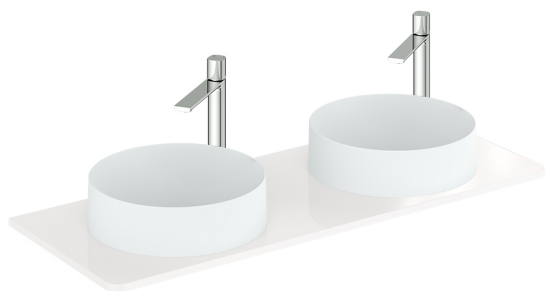

SPECIFICATION SHEET

COLLECTION: CAMEO
PRODUCT CODE: CAM-WT12-GW

COLLECTION NAME

Cameo

FINISH

Gloss White

GUARANTEE

6 Year Guarantee

FURNITURE TYPE

Worktop

WORKTOP SIZE

1200mm

tel: 01934 744466
email: sales@vado.com
www.vado.com

WHERE INSPIRATION FLOWS
TAPS | SHOWERS | ACCESSORIES

SPECIFICATION SHEET

COLLECTION: CAMEO