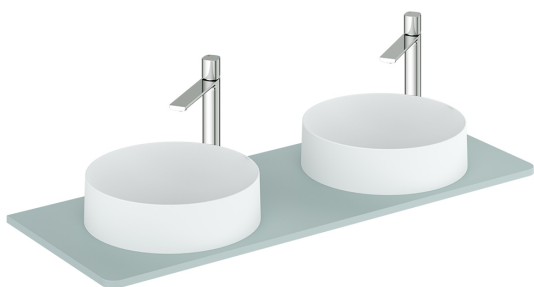

SPECIFICATION SHEET

COLLECTION: CAMEO
PRODUCT CODE: CAM-WT12-CB

COLLECTION NAME

Cameo

FINISH

Cove Blue

GUARANTEE

6 Year Guarantee

FURNITURE TYPE

Worktop

WORKTOP SIZE

1200mm

tel: 01934 744466
email: sales@vado.com
www.vado.com

WHERE INSPIRATION FLOWS
TAPS | SHOWERS | ACCESSORIES

SPECIFICATION SHEET

COLLECTION: CAMEO