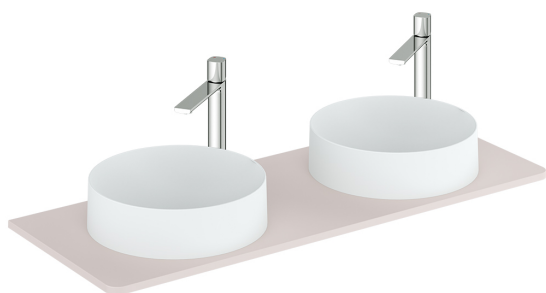

SPECIFICATION SHEET

COLLECTION: CAMEO
PRODUCT CODE: CAM-WT12-PC

COLLECTION NAME

Cameo

FINISH

Pink Clay

GUARANTEE

6 Year Guarantee

FURNITURE TYPE

Worktop

WORKTOP SIZE

1200mm

tel: 01934 744466
email: sales@vado.com
www.vado.com

WHERE INSPIRATION FLOWS
TAPS | SHOWERS | ACCESSORIES

SPECIFICATION SHEET

COLLECTION: CAMEO