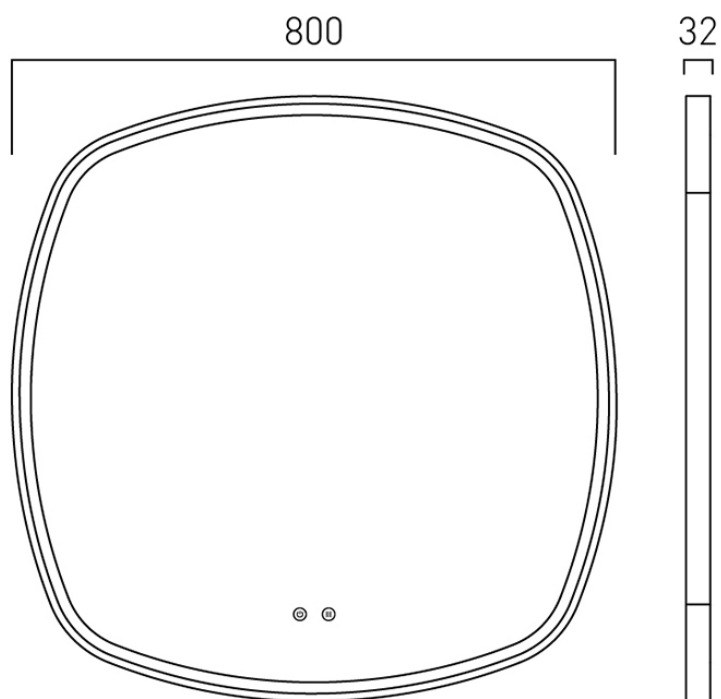

FURNITURE TYPE

Mirror

MIRROR SIZE

800mm

TURN OFF TIMER

30 minute auto timer

ADJUSTABLE LIGHTING

Adjustable light intensity and colour from bright to warm white

PRODUCT CODE: CAM-M8I-SQ-SC

tel: 01934 744466
email: sales@vado.com
www.vado.com

WHERE INSPIRATION FLOWS
TAPS | SHOWERS | ACCESSORIES

TECHNICAL DRAWING

COLLECTION: CAMEO
PRODUCT CODE: CAM-M8I-SQ-SC

tel: 01934 744466
email: sales@vado.com
www.vado.com