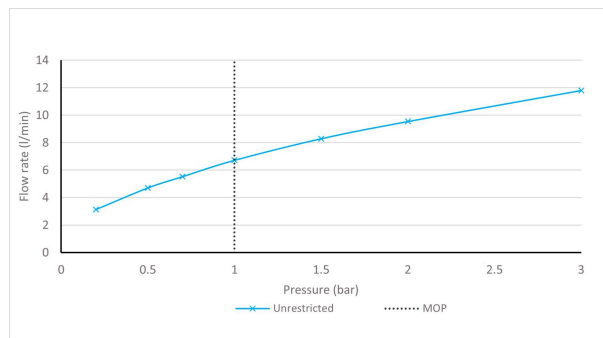

SPECIFICATION SHEET

COLLECTION: CAMEO
PRODUCT CODE: CAM-150-CP

TAP TYPE

Kitchen Tap

PLUMBING SYSTEM SUITABILITY

Combination Boiler

HOLES

1 Hole

FINISH

Chrome

COLLECTION NAME

Cameo

STYLE

Square

SPARE PARTS

ceramic cartridge C-002-N25