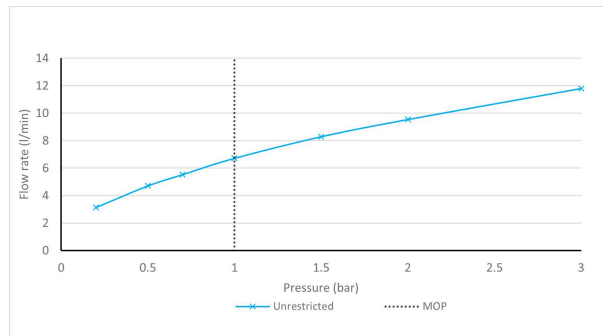

SPECIFICATION SHEET

COLLECTION: CAMEO
PRODUCT CODE: CAM-150-MB

TAP TYPE

Kitchen Tap

PLUMBING SYSTEM SUITABILITY

Combination Boiler

HOLES

1 Hole