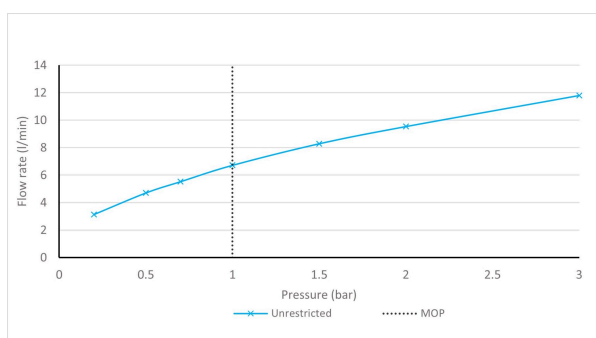

SPECIFICATION SHEET

COLLECTION: CAMEO
PRODUCT CODE: CAM-150-MW

TAP TYPE

Kitchen Tap

PLUMBING SYSTEM SUITABILITY

Combination Boiler

HOLES

1 Hole

FINISH

Matt White

COLLECTION NAME

Cameo

STYLE

Square

SPARE PARTS

ceramic cartridge C-002-N25