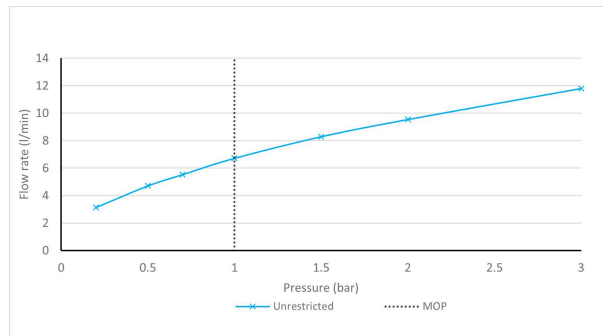

SPECIFICATION SHEET

COLLECTION: CAMEO
PRODUCT CODE: CAM-150-SBR

TAP TYPE

Kitchen Tap

PLUMBING SYSTEM SUITABILITY

Combination Boiler

HOLES

1 Hole

FINISH

Satin Brass

COLLECTION NAME

Cameo

STYLE

Square

SPARE PARTS

ceramic cartridge C-002-N25