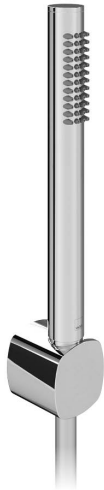

# SPECIFICATION SHEET

COLLECTION: CAMEO  
PRODUCT CODE: CAM-SFMK-CP

## SHOWER TYPE

Mini Shower Kit

## STYLE

Round