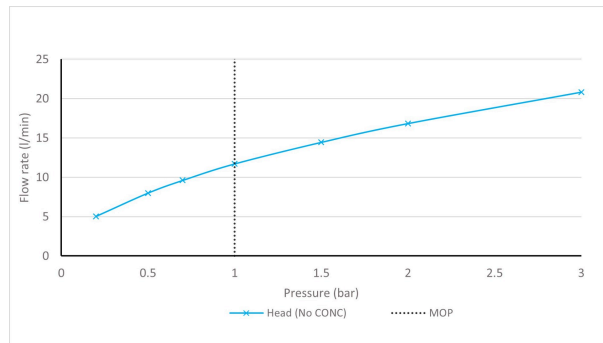

SPECIFICATION SHEET

COLLECTION: CAMEO
PRODUCT CODE: CAM-HEAD/SA-CP

SHOWER TYPE

Shower Head

PLUMBING SYSTEM SUITABILITY

Combination Boiler

MOUNTING

Wall Mounted

STYLE

Square

WITH AIR-INJECTION TECHNOLOGY

No

FUNCTIONS

Single Function

RUB-CLEAN NOZZLES

Yes

SHOWER HEAD SIZE

200mm x 300mm

COLLECTION NAME

Cameo

FINISH

Chrome

MINIMUM OPERATING PRESSURE

1.0 Bar MP