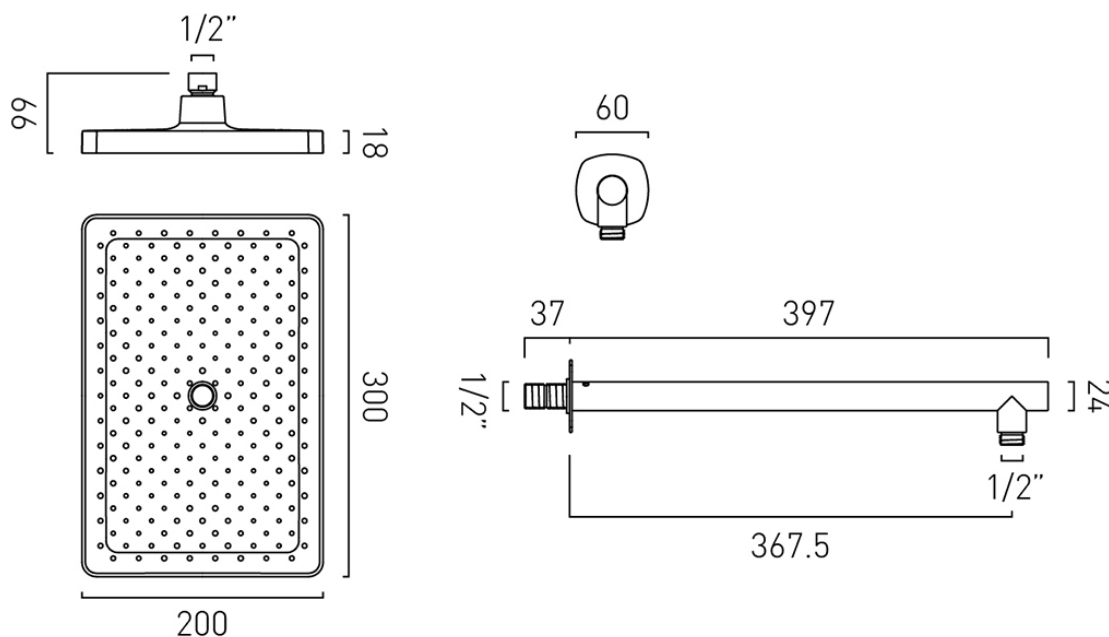

SHOWER HEAD SIZE

200mm x 300mm

COLLECTION NAME

Cameo

FINISH

Chrome

MINIMUM OPERATING PRESSURE

1.0 Bar MP

GUARANTEE

15 Year Guarantee

tel: 01934 744466
email: sales@vado.com
www.vado.com

WHERE INSPIRATION FLOWS
TAPS | SHOWERS | ACCESSORIES

TECHNICAL DRAWING

COLLECTION: CAMEO
PRODUCT CODE: CAM-HEAD/SA-CP

tel: 01934 744466
email: sales@vado.com
www.vado.com