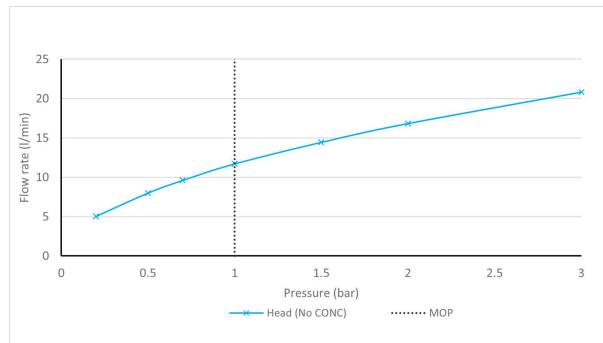

SPECIFICATION SHEET

COLLECTION: CAMEO

PRODUCT CODE: CAM-HEAD/SA-MB

SHOWER TYPE

Shower Head

PLUMBING SYSTEM SUITABILITY

Combination Boiler

MOUNTING

COLLECTION: CAMEO
PRODUCT CODE: CAM-HEAD/SA-MB

SHOWER HEAD SIZE

200mm x 300mm

COLLECTION NAME

Cameo

FINISH

Matt Black

MINIMUM OPERATING PRESSURE