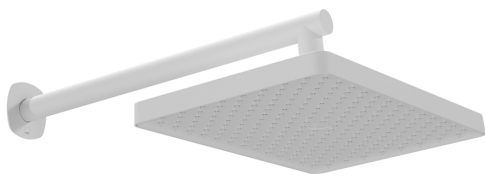

SPECIFICATION SHEET

COLLECTION: CAMEO

PRODUCT CODE: CAM-HEAD/SA-MW

SHOWER TYPE

Shower Head

PLUMBING SYSTEM SUITABILITY

Combination Boiler

MOUNTING

Wall Mounted

STYLE

Square

WITH AIR-INJECTION TECHNOLOGY

No

FUNCTIONS

Single Function

RUB-CLEAN NOZZLES

COLLECTION: CAMEO

PRODUCT CODE: CAM-HEAD/SA-MW

SHOWER HEAD SIZE

200mm x 300mm

COLLECTION NAME

Cameo

FINISH

Matt White