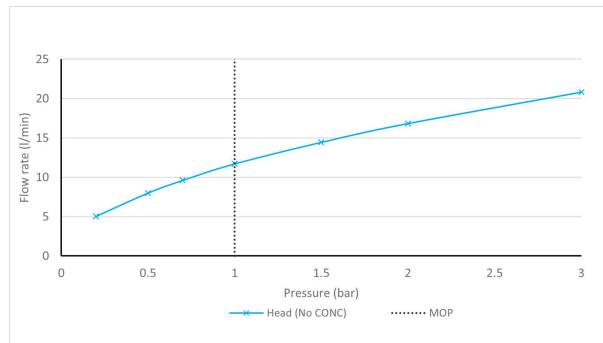

SPECIFICATION SHEET

COLLECTION: CAMEO

PRODUCT CODE: CAM-HEAD/SA-MW

SHOWER TYPE

Shower Head

PLUMBING SYSTEM SUITABILITY

Combination Boiler

MOUNTING

COLLECTION: CAMEO

PRODUCT CODE: CAM-HEAD/SA-MW

SHOWER HEAD SIZE

200mm x 300mm

COLLECTION NAME

Cameo

FINISH

Matt White