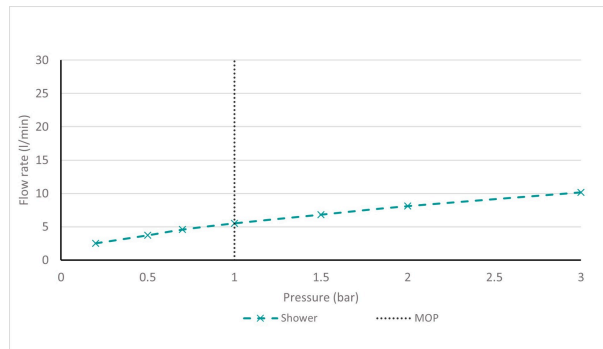

SPECIFICATION SHEET

COLLECTION: CAMEO
PRODUCT CODE: CAM-SFMK-SBR

SHOWER TYPE

Mini Shower Kit

PLUMBING SYSTEM SUITABILITY

Gravity System

MOUNTING

Wall Mounted