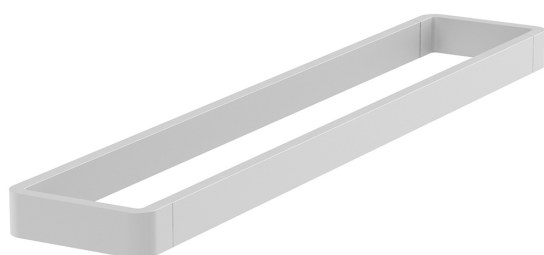

SPECIFICATION SHEET

COLLECTION: CAMEO

PRODUCT CODE: MUS-184-60-MW

ACCESSORY TYPE

Towel Rail

STYLE

Square

COLLECTION NAME

Cameo

FINISH

Matt White

GUARANTEE

10 Year Guarantee

MOUNTING

Wall Mounted

tel: 01934 744466
email: sales@vado.com
www.vado.com