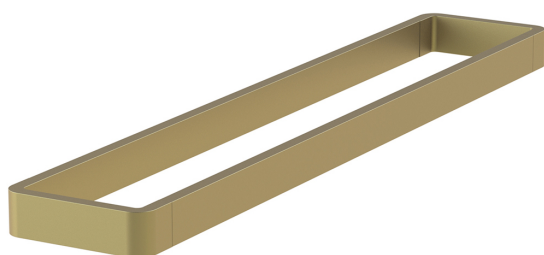

# SPECIFICATION SHEET

COLLECTION: CAMEO  
PRODUCT CODE: MUS-184-60-SBR

#### ACCESSORY TYPE

Towel Rail