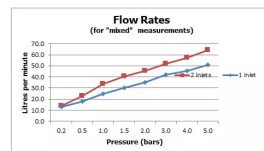

SPECIFICATION SHEET

COLLECTION: CAMEO
PRODUCT CODE: WG-81389-SBR

TAP TYPE

Basin Mixer

WITH INTEGRATED WASTE

Clic-clac

MIN-MAX BATH THICKNESS

1mm-18mm