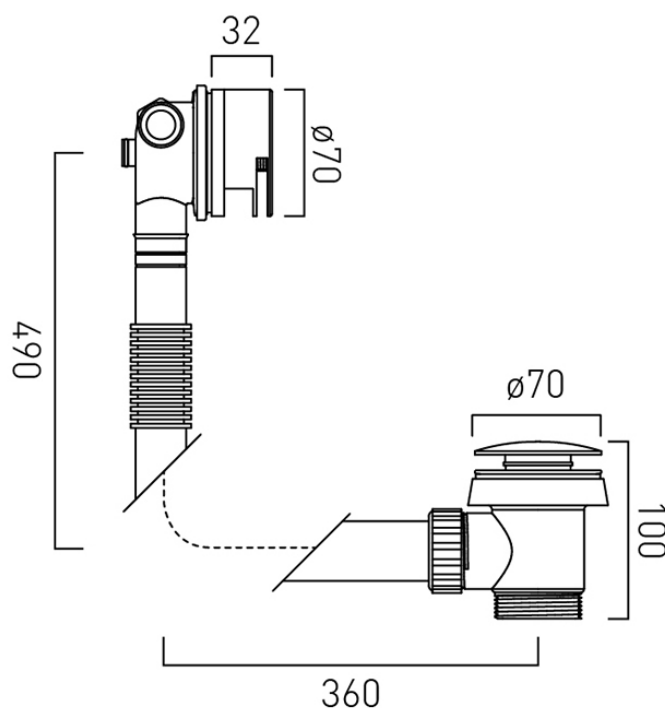

WITH WATER FLOW STRAIGHTENER

No

CONNECTIONS / FITTINGS

2 x 1/2" inlets (one is blanked off), 1.1/2" x 10mm threaded outlet connection

STYLE

Round

PLUMBING SYSTEM SUITABILITY

Combination Boiler

MINIMUM OPERATING PRESSURE

1.0 Bar MP

GUARANTEE

10 Year Guarantee

tel: 01934 744466
email: sales@vado.com
www.vado.com

WHERE INSPIRATION FLOWS
TAPS | SHOWERS | ACCESSORIES

TECHNICAL DRAWING

COLLECTION: CAMEO
PRODUCT CODE: WG-81389-SBR