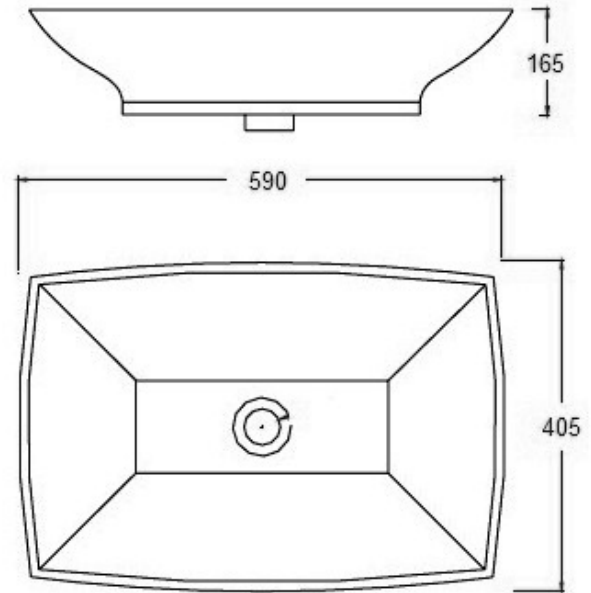

## TECHNICAL DATA SHEET

BRAND: BAGNODESIGN

SAN MORITZ COUNTERTOP WASH BASIN 590 WH

### PRODUCT DATA

Range : CERAMIC COLLECTION  
Product code : BDS-SAN-104411-A-WH  
Finish/Colour : WHITE  
Product type : COUNTERTOP BASIN  
Material : CERAMIC  
Connection Size : 1 1/4"  
RMP : NA

### TECHNICAL INFORMATION

COUNTERTOP WASH BASIN

NO TAP HOLE

WITHOUT OVERFLOW

RECOMMENDED WASTE BDP-WBB-300-XX

FIXING KIT NOT REQUIRED

WEIGHT: 1.1KG

### SCOPE OF DELIVERY

COUNTERTOP WASH BASIN