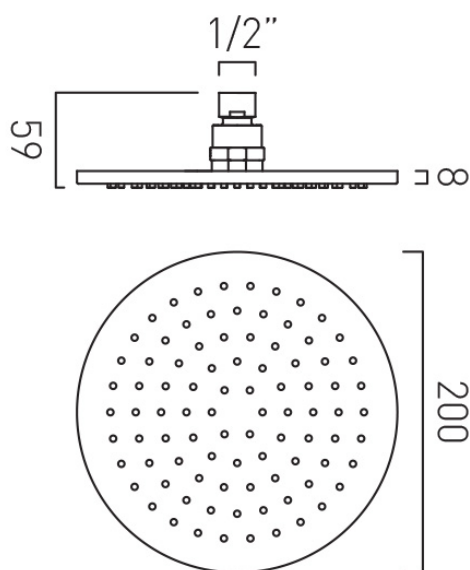

SHOWER HEAD SIZE

200mm (8")

COLLECTION NAME

Nebula

tel: 01934 744466
email: sales@vado.com
www.vado.com

WHERE INSPIRATION FLOWS
TAPS | SHOWERS | ACCESSORIES

SPECIFICATION SHEET

COLLECTION: NEBULA
PRODUCT CODE: IND-RO/20-BLK

FINISH

Brushed Black

MINIMUM OPERATING PRESSURE

0.2 Bar LP

tel: 01934 744466
email: sales@vado.com
www.vado.com

WHERE INSPIRATION FLOWS
TAPS | SHOWERS | ACCESSORIES

TECHNICAL DRAWING

COLLECTION: NEBULA
PRODUCT CODE: IND-RO/20-BLK