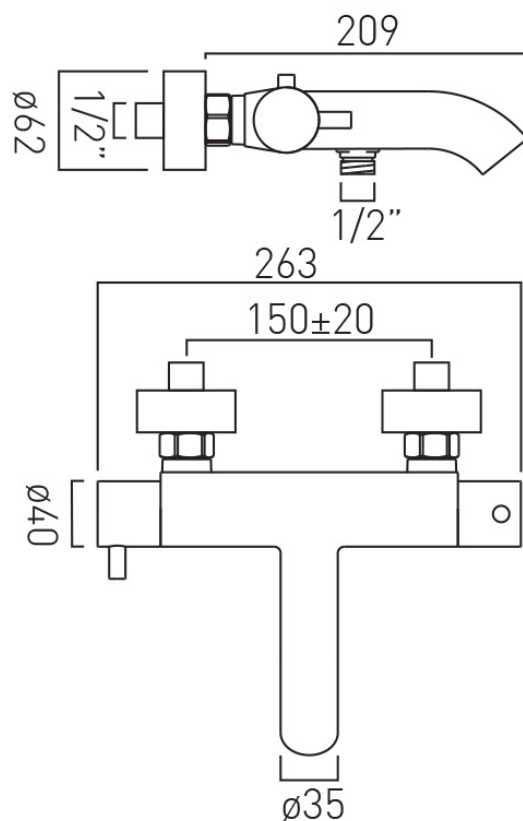

## CONNECTIONS / FITTINGS

1/2" x 3/4" 46mm offset connectors

## FLOW RATE AT 3.0 BAR FLOW PRESSURE

Spout: 25.6 l/min, Diverter: 22.3 l/min

# TECHNICAL DRAWING

COLLECTION: CELSIUS  
PRODUCT CODE: CEL-123T-C/P

tel: 01934 744466  
email: sales@vado.com  
www.vado.com

WHERE INSPIRATION FLOWS  
TAPS | SHOWERS | ACCESSORIES