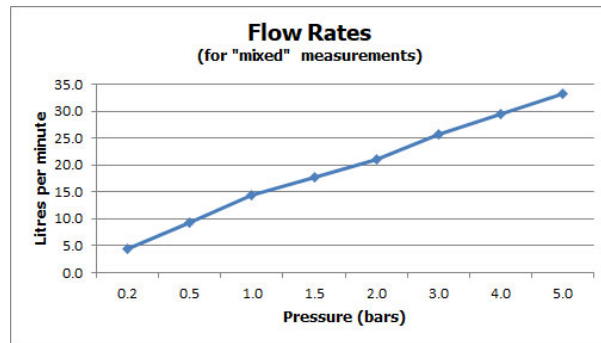

## TAP TYPE

Bath Shower Mixer