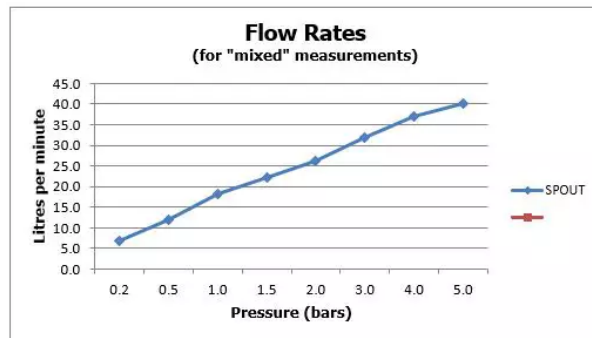

SPECIFICATION SHEET

COLLECTION: TABLET NOTION
PRODUCT CODE: IND-T128/3-H-NOT-BLK

SHOWER TYPE

Shower Valve

VALVE TYPE

Concealed

ORIENTATION

Horizontal

NUMBER OF OUTLETS

1 Outlet

WITH ALL-FLOW FUNCTION

Yes

WITH INTEGRATED DIVERTER

No

COMPATIBLE WITH STUDFAST

Yes

WITH BLEED VALVE FOR SYSTEM FLUSH ON INSTALLATION

No

WITH SHOWER KIT

No

tel: 01934 744466
email: sales@vado.com
www.vado.com

WHERE INSPIRATION FLOWS
TAPS | SHOWERS | ACCESSORIES