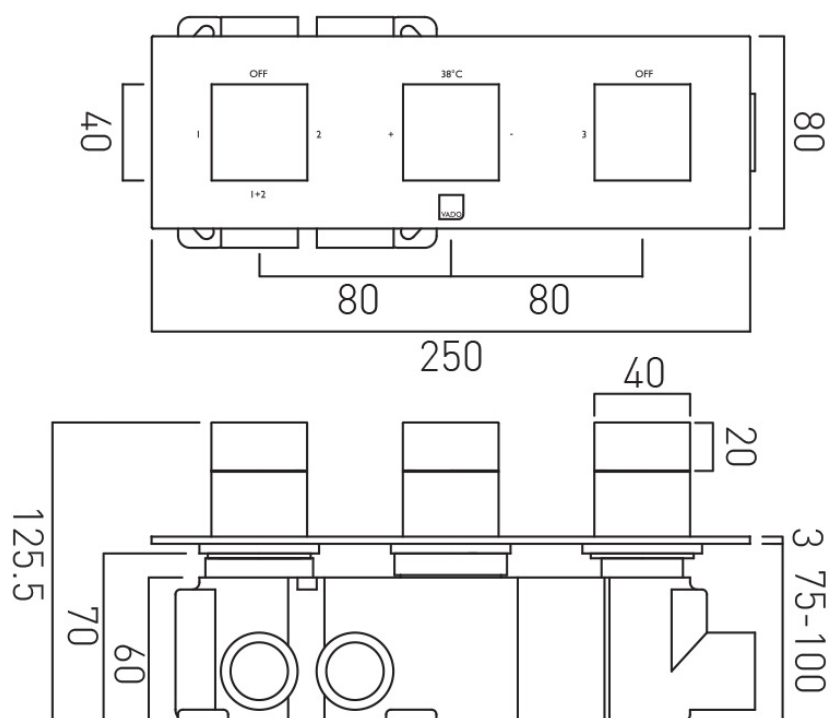

TECHNICAL DRAWING

COLLECTION: TABLET NOTION

PRODUCT CODE: IND-T128/3-H-NOT-BLK

tel: 01934 744466
email: sales@vado.com
www.vado.com

WHERE INSPIRATION FLOWS
TAPS | SHOWERS | ACCESSORIES