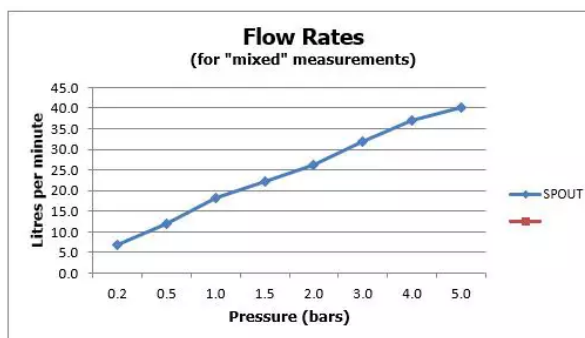

SPECIFICATION SHEET

COLLECTION: TABLET NOTION
PRODUCT CODE: IND-T148/2-NOT-BLK

SHOWER TYPE

Shower Valve

VALVE TYPE

Concealed

ORIENTATION

Vertical