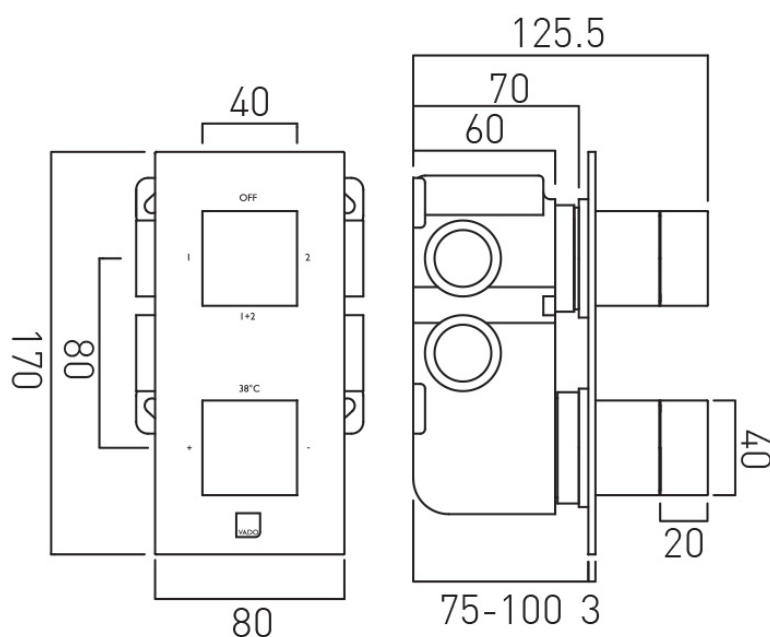

5.0 Bar LP

SPECIFICATION SHEET

COLLECTION: TABLET NOTION
PRODUCT CODE: IND-T148/2-NOT-BLK

GUARANTEE
15 Year Guarantee

tel: 01934 744466
email: sales@vado.com
www.vado.com

WHERE INSPIRATION FLOWS
TAPS | SHOWERS | ACCESSORIES

TECHNICAL DRAWING

COLLECTION: TABLET NOTION
PRODUCT CODE: IND-T148/2-NOT-BLK

tel: 01934 744466
email: sales@vado.com
www.vado.com

WHERE INSPIRATION FLOWS
TAPS | SHOWERS | ACCESSORIES