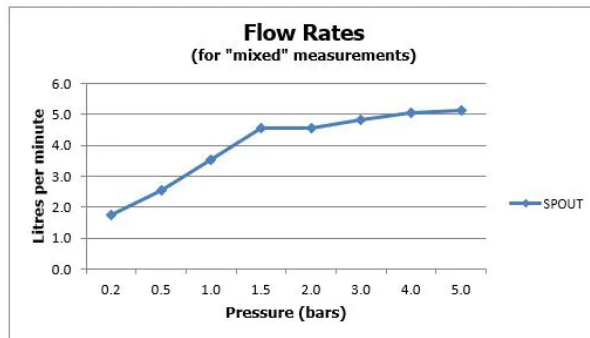

SPECIFICATION SHEET

COLLECTION: ORIGINS
PRODUCT CODE: IND-ORI200/SB-BRG

TAP TYPE

Basin Mixer

COLLECTION NAME

Origins

FINISH

Brushed Gold

RECOMMENDED FLOW REGULATOR

5 l/m flow regulator fitted as standard

MINIMUM OPERATING PRESSURE

1.0 Bar MP

MAXIMUM OPERATING PRESSURE

5.0 Bar LP

GUARANTEE

15 Year Guarantee

HANDLES

Single Lever

WITH ECOTURN COLD START TECHNOLOGY

No

tel: 01934 744466
email: sales@vado.com
www.vado.com

WHERE INSPIRATION FLOWS
TAPS | SHOWERS | ACCESSORIES