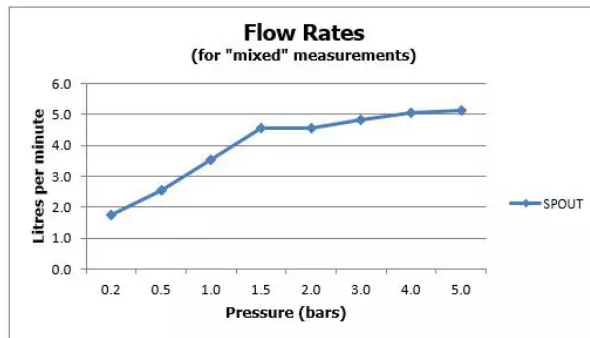

SPECIFICATION SHEET

COLLECTION: ORIGINS
PRODUCT CODE: IND-ORI200/SB-BRN

TAP TYPE

Basin Mixer

COLLECTION NAME

Origins

FINISH

Brushed Nickel

RECOMMENDED FLOW REGULATOR

5 l/m flow regulator fitted as standard

MINIMUM OPERATING PRESSURE

1.0 Bar MP

MAXIMUM OPERATING PRESSURE

5.0 Bar LP

GUARANTEE

15 Year Guarantee

HANDLES

Single Lever

WITH ECOTURN COLD START TECHNOLOGY

No

tel: 01934 744466
email: sales@vado.com
www.vado.com

WHERE INSPIRATION FLOWS
TAPS | SHOWERS | ACCESSORIES