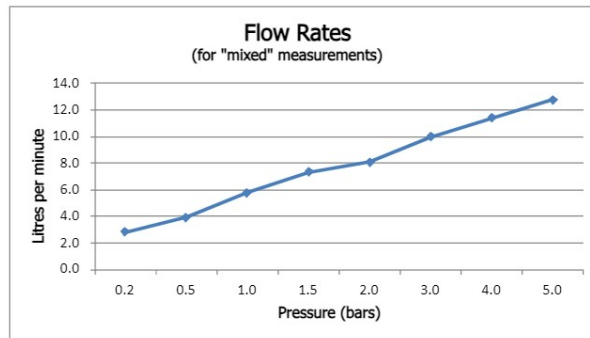

SPECIFICATION SHEET

COLLECTION: ORIGINS
PRODUCT CODE: IND-ORI200/SB-BRZ

TAP TYPE

Basin Mixer

COLLECTION NAME

Origins

FINISH

Brushed Bronze

RECOMMENDED FLOW REGULATOR

5 l/m flow regulator fitted as standard

MINIMUM OPERATING PRESSURE

1.0 Bar MP

MAXIMUM OPERATING PRESSURE

5.0 Bar LP

GUARANTEE

15 Year Guarantee

HANDLES

Single Lever

WITH ECOTURN COLD START TECHNOLOGY

No

tel: 01934 744466
email: sales@vado.com
www.vado.com

WHERE INSPIRATION FLOWS
TAPS | SHOWERS | ACCESSORIES