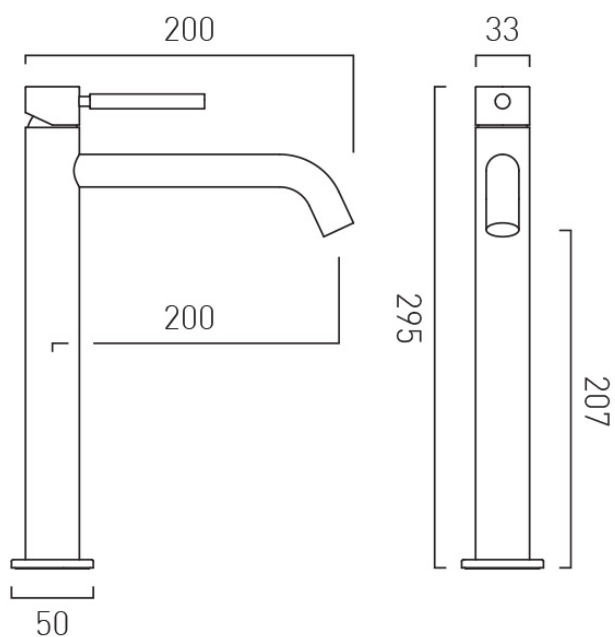

TECHNICAL DRAWING

COLLECTION: KNURLED ACCENTS
PRODUCT CODE: IND-ORI200E/SB-BRNK

tel: 01934 744466
email: sales@vado.com
www.vado.com

WHERE INSPIRATION FLOWS
TAPS | SHOWERS | ACCESSORIES