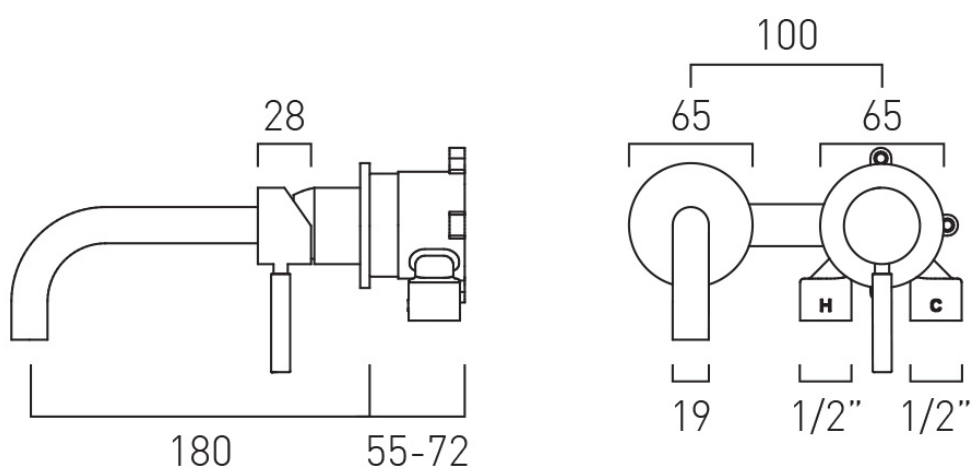

TECHNICAL DRAWING

COLLECTION: KNURLED ACCENTS
PRODUCT CODE: IND-ORI209SA-BRZK

tel: 01934 744466
email: sales@vado.com
www.vado.com

WHERE INSPIRATION FLOWS
TAPS | SHOWERS | ACCESSORIES