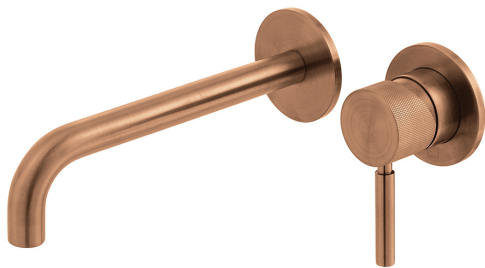

# SPECIFICATION SHEET

COLLECTION: KNURLED ACCENTS  
PRODUCT CODE: IND-ORI209SA-BRZK

## TAP TYPE

Basin Mixer

## WALL HOLE DRILL DIAMETER

Spout: 40-48mm Handle: 40-50mm

## STYLE

Round, Knurled