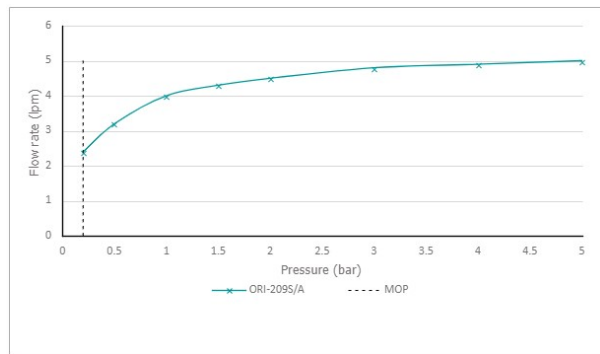

SPECIFICATION SHEET

COLLECTION: KNURLED ACCENTS
PRODUCT CODE: IND-ORI209SA-BRZK

TAP TYPE

Basin Mixer

COLLECTION NAME

Knurled Accents

FINISH

Brushed Bronze

RECOMMENDED FLOW REGULATOR

5 l/m flow regulator fitted as standard

MINIMUM OPERATING PRESSURE

1.0 Bar MP

MAXIMUM OPERATING PRESSURE

5.0 Bar LP

GUARANTEE

15 Year Guarantee

HANDLES

Single Lever

MIN-MAX WALL MOUNT

53-70mm

tel: 01934 744466
email: sales@vado.com
www.vado.com

WHERE INSPIRATION FLOWS
TAPS | SHOWERS | ACCESSORIES