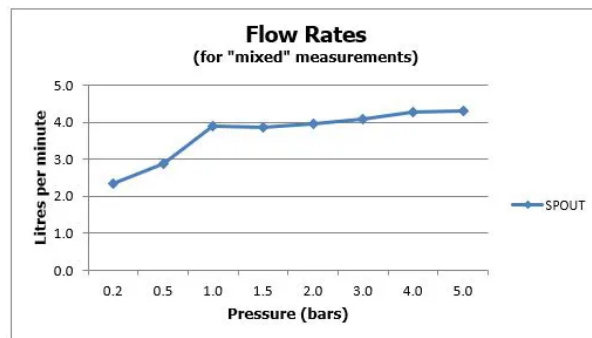

SPECIFICATION SHEET

COLLECTION: NOTION

PRODUCT CODE: IND-NOT200/SB-BRG

TAP TYPE

Basin Mixer

COLLECTION NAME

Notion

FINISH

Brushed Gold

RECOMMENDED FLOW REGULATOR

5 l/m flow regulator fitted as standard

MINIMUM OPERATING PRESSURE

1.0 Bar MP

MAXIMUM OPERATING PRESSURE

5.0 Bar LP

GUARANTEE

15 Year Guarantee

HANDLES

Single Lever

WITH ECOTURN COLD START TECHNOLOGY

No

tel: 01934 744466
email: sales@vado.com
www.vado.com

WHERE INSPIRATION FLOWS
TAPS | SHOWERS | ACCESSORIES