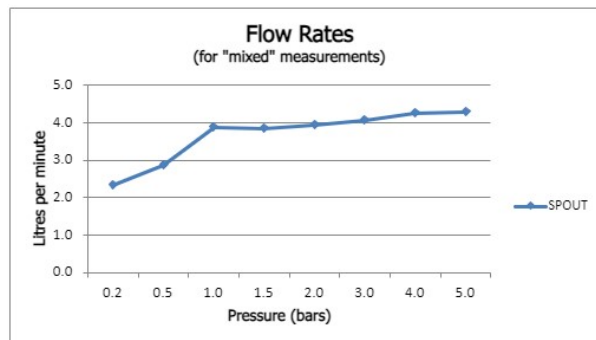

SPECIFICATION SHEET

COLLECTION: NOTION

PRODUCT CODE: IND-NOT200/SB-BRZ

TAP TYPE

Basin Mixer

COLLECTION NAME

Notion

FINISH

Brushed Bronze

RECOMMENDED FLOW REGULATOR

5 l/m flow regulator fitted as standard

MINIMUM OPERATING PRESSURE

1.0 Bar MP

MAXIMUM OPERATING PRESSURE

5.0 Bar LP

GUARANTEE

15 Year Guarantee

HANDLES

Single Lever

WITH ECOTURN COLD START TECHNOLOGY

No

tel: 01934 744466
email: sales@vado.com
www.vado.com

WHERE INSPIRATION FLOWS
TAPS | SHOWERS | ACCESSORIES