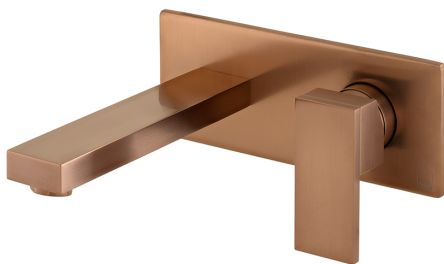

# SPECIFICATION SHEET

COLLECTION: NOTION

PRODUCT CODE: IND-NOT109FS/A-BRZ

## TAP TYPE

Basin Mixer

## FINISH

Brushed Bronze

## HANDLES

Single Lever