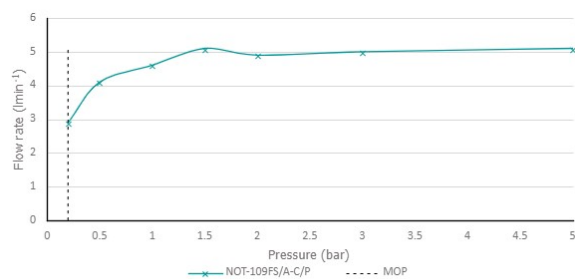

SPECIFICATION SHEET

COLLECTION: NOTION

PRODUCT CODE: IND-NOT109FS/A-BRZ

TAP TYPE

Basin Mixer

COLLECTION NAME

Notion

FINISH

Brushed Bronze

RECOMMENDED FLOW REGULATOR

Honeycomb Air 5lpm fitted as standard

MINIMUM OPERATING PRESSURE

0.2 Bar LP

MAXIMUM OPERATING PRESSURE

5.0 Bar LP

GUARANTEE

15 Year Guarantee

HANDLES

Single Lever

MIN-MAX WALL MOUNT

53-73mm

tel: 01934 744466
email: sales@vado.com
www.vado.com

WHERE INSPIRATION FLOWS
TAPS | SHOWERS | ACCESSORIES