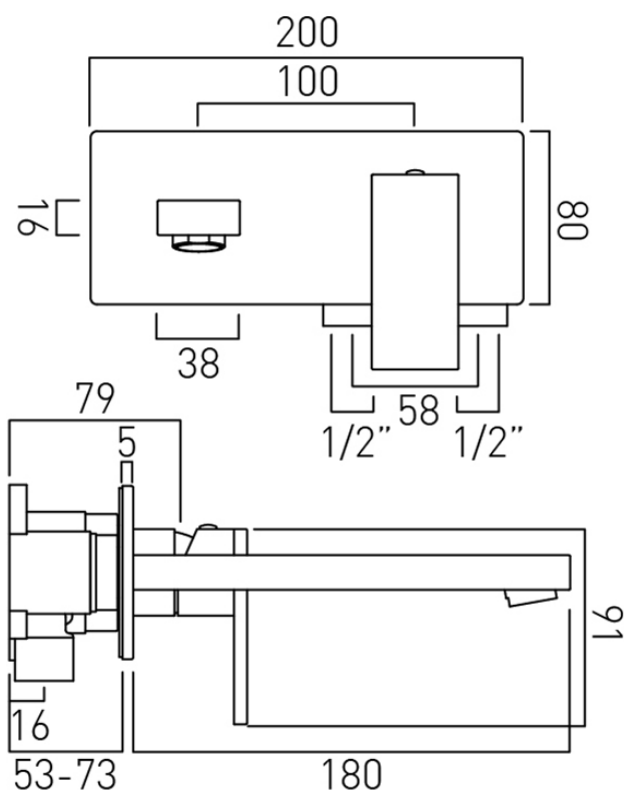

No

CONNECTIONS / FITTINGS

2 x 1/2" inlets

SPARE PARTS

ceramic cartridge CAR-K35B

STYLE

Square

HOLES

2 Hole

MOUNTING

Wall Mounted

PLUMBING SYSTEM SUITABILITY

Gravity System

# TECHNICAL DRAWING

COLLECTION: NOTION

PRODUCT CODE: IND-NOT109FS/A-BRZ

tel: 01934 744466  
email: sales@vado.com  
www.vado.com

WHERE INSPIRATION FLOWS  
TAPS | SHOWERS | ACCESSORIES