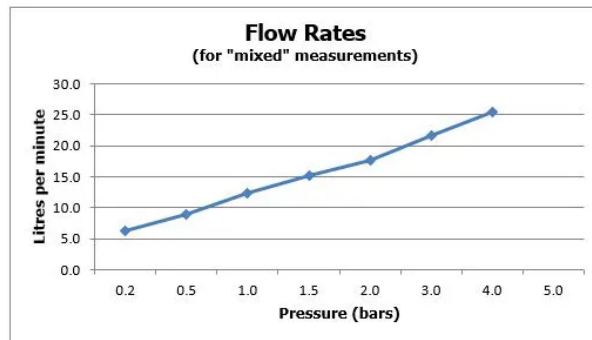

SPECIFICATION SHEET

COLLECTION: NOTION

PRODUCT CODE: IND-NOT147A-BRN

SHOWER TYPE

Shower Valve

VALVE TYPE

Concealed

NUMBER OF OUTLETS