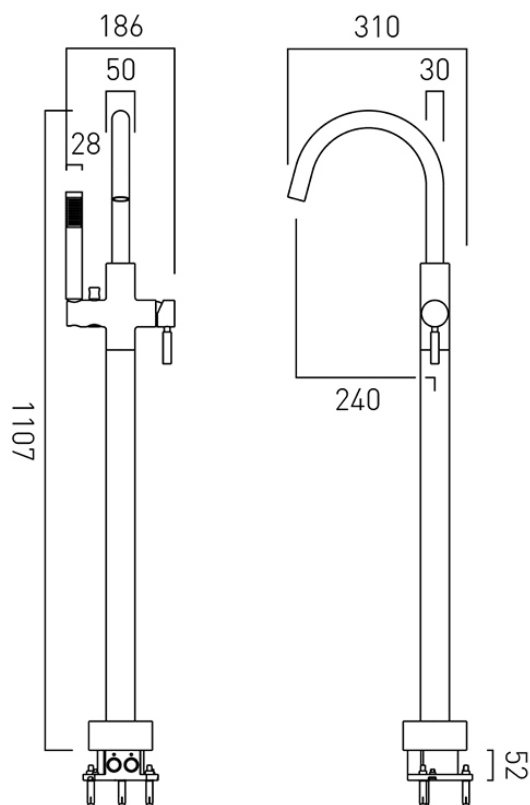

TECHNICAL DRAWING

COLLECTION: ORIGINS
PRODUCT CODE: ORI-233A-CP

tel: 01934 744466
email: sales@vado.com
www.vado.com

WHERE INSPIRATION FLOWS
TAPS | SHOWERS | ACCESSORIES