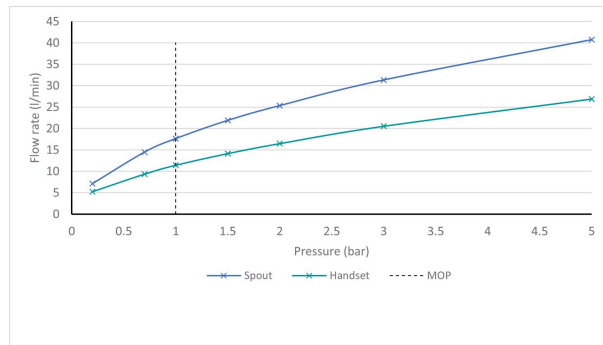

## TAP TYPE

Bath Shower Mixer