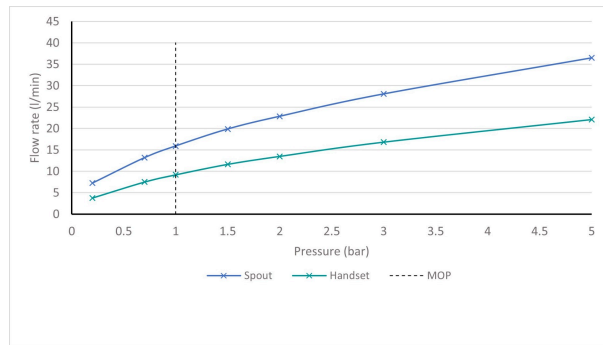

SPECIFICATION SHEET

COLLECTION: NOTION
PRODUCT CODE: IND-NOT233-BRZ

TAP TYPE

Bath Shower Mixer

COLLECTION NAME

Notion

FINISH

Brushed Bronze

RECOMMENDED FLOW REGULATOR

FR-FLEXI/8-PLA

MINIMUM OPERATING PRESSURE

1.0 Bar MP

MAXIMUM OPERATING PRESSURE

5.0 Bar LP

GUARANTEE

15 Year Guarantee