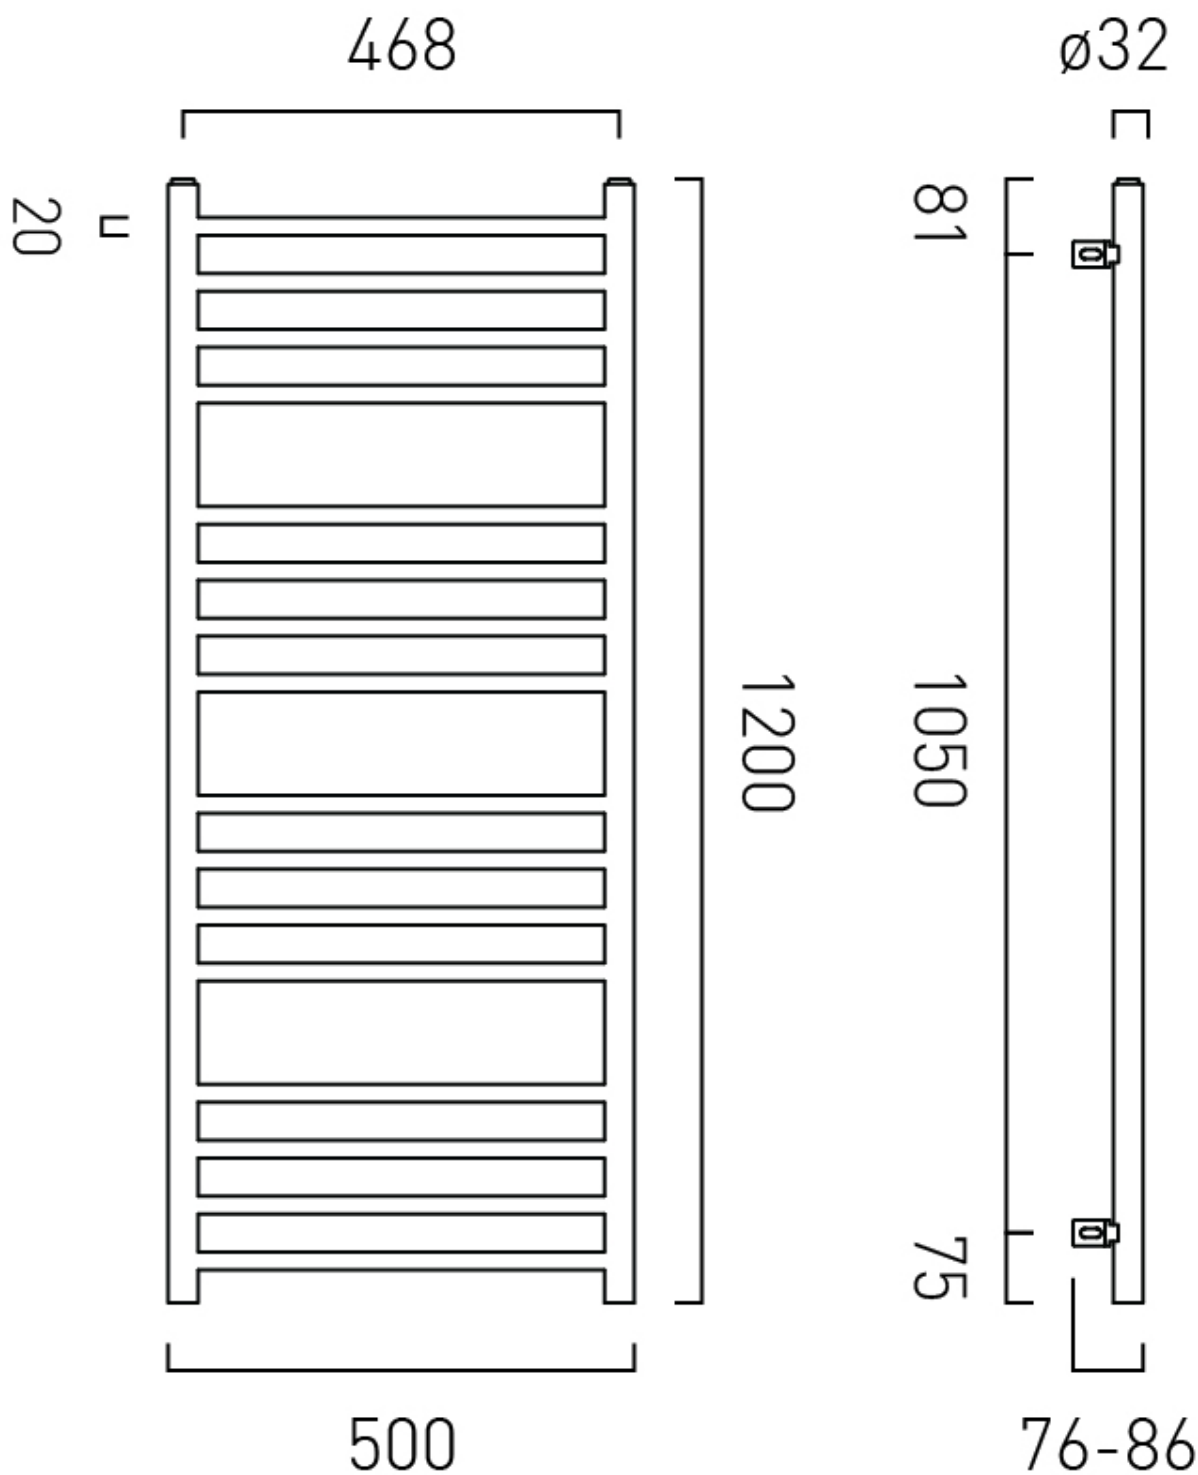

MAX OPERATING TEMPERATURE

70 degrees

tel: 01934 744466
email: sales@vado.com
www.vado.com

WHERE INSPIRATION FLOWS
TAPS | SHOWERS | ACCESSORIES

TECHNICAL DRAWING

COLLECTION: MUSE

PRODUCT CODE: MUS-HTR-R01200-MB