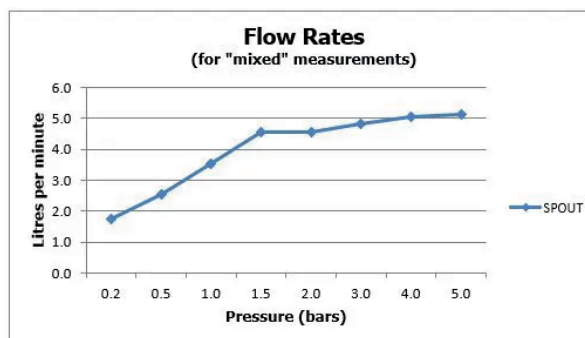

SPECIFICATION SHEET

COLLECTION: ORIGINS

PRODUCT CODE: IND-ORI200/SB-BG

The flow rate displayed is calculated using ideal system conditions. This result should only be taken as an indication as the flow rate may vary depending on the specific in-situ configuration.

TAP TYPE

Basin Mixer

COLLECTION NAME

Origins

FINISH

Bright Gold

RECOMMENDED FLOW REGULATOR

5 l/m flow regulator fitted as standard