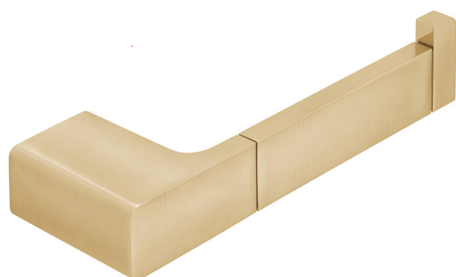

# SPECIFICATION SHEET

COLLECTION: SHAMA  
PRODUCT CODE: IND-SHA180-BRG

## ACCESSORY TYPE

Toilet Roll Holder