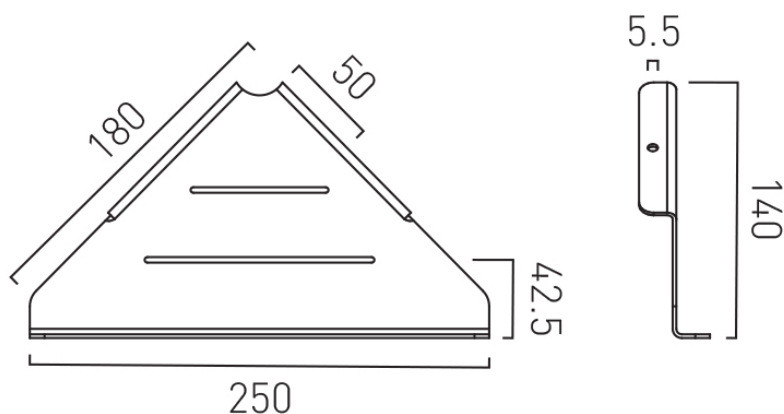

TECHNICAL DRAWING

COLLECTION: SHAMA
PRODUCT CODE: IND-18501-BRN

tel: 01934 744466
email: sales@vado.com
www.vado.com

WHERE INSPIRATION FLOWS
TAPS | SHOWERS | ACCESSORIES