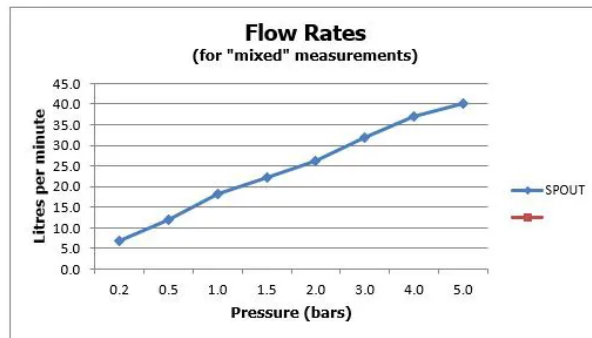

# SPECIFICATION SHEET

COLLECTION: KNURLED ACCENTS  
PRODUCT CODE: IND-T148/2-H-BRZK

The flow rate displayed is calculated using ideal system conditions. This result should only be taken as an indication as the flow rate may vary depending on the specific in-situ configuration.