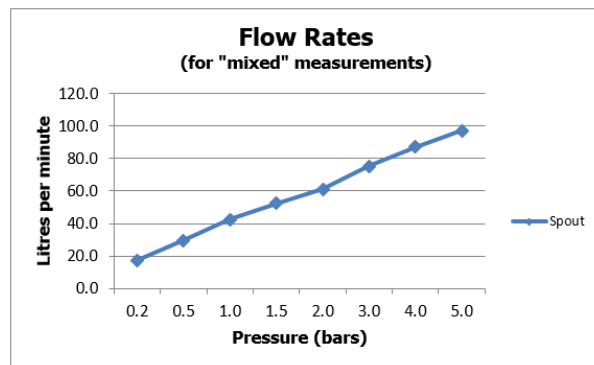

# SPECIFICATION SHEET

COLLECTION: KNURLED ACCENTS  
PRODUCT CODE: IND-ORI237-BRGK

The flow rate displayed is calculated using ideal system conditions. This result should only be taken as an indication as the flow rate may vary depending on the specific in-situ configuration.