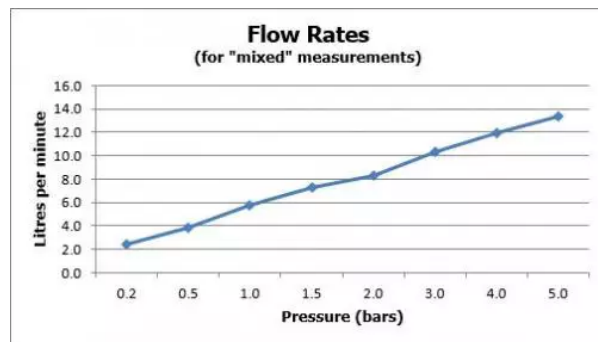

SPECIFICATION SHEET

COLLECTION: ZOO
PRODUCT CODE: CUC-3002-C/P

The flow rate displayed is calculated using ideal system conditions. This result should only be taken as an indication as the flow rate may vary depending on the specific in-situ configuration.