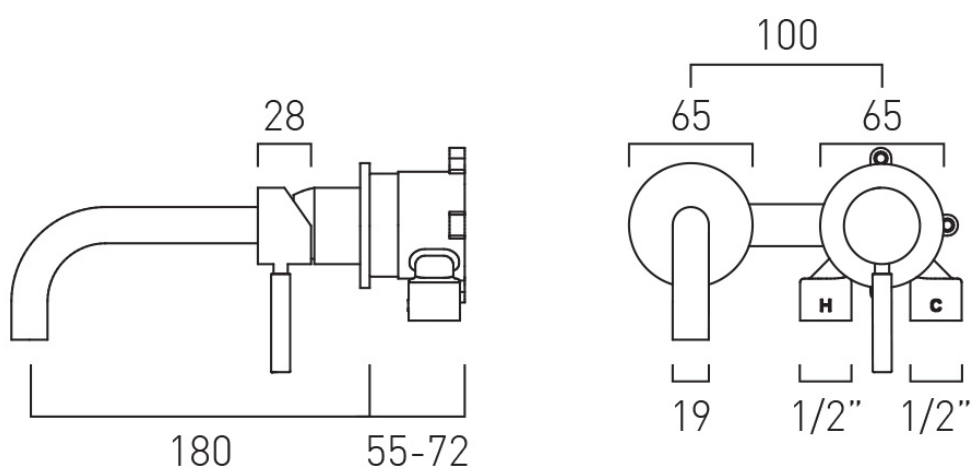

SPECIFICATION SHEET

COLLECTION: KNURLED X FUSION
PRODUCT CODE: IND-ORI209SA-XZBK

The flow rate displayed is calculated using ideal system conditions. This result should only be taken as an indication as the flow rate may vary depending on the specific in-situ configuration.

CONNECTIONS / FITTINGS

2 x 1/2" inlets

SPARE PARTS

Ceramic cartridge CAR-K35B, Tile-to-Mortar guard included

WALL HOLE DRILL DIAMETER

Spout: 40-48mm Handle: 40-50mm

STYLE

Round

HOLES

2 Hole

MOUNTING

Wall Mounted

PLUMBING SYSTEM SUITABILITY

Pumped System, Combination Boiler, Pressurised System

TECHNICAL DRAWING

COLLECTION: KNURLED X FUSION
PRODUCT CODE: IND-ORI209SA-XZBK