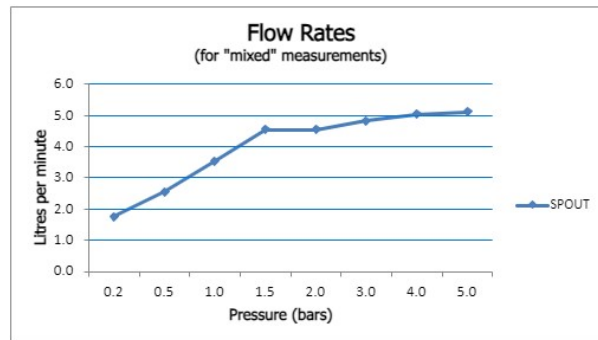

# SPECIFICATION SHEET

COLLECTION: KNURLED X FUSION  
PRODUCT CODE: IND-ORI200/SB-XBZK

The flow rate displayed is calculated using ideal system conditions. This result should only be taken as an indication as the flow rate may vary depending on the specific in-situ configuration.