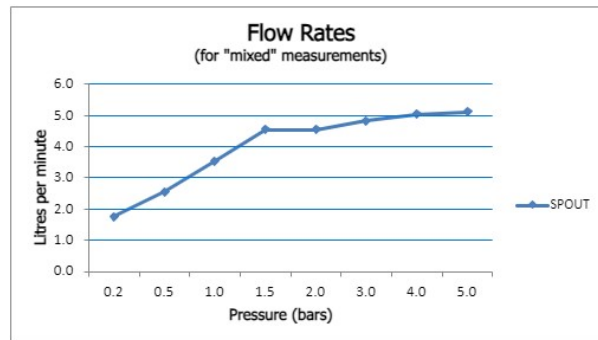

# SPECIFICATION SHEET

COLLECTION: KNURLED X FUSION  
PRODUCT CODE: IND-ORI200/SB-XZBK

The flow rate displayed is calculated using ideal system conditions. This result should only be taken as an indication as the flow rate may vary depending on the specific in-situ configuration.