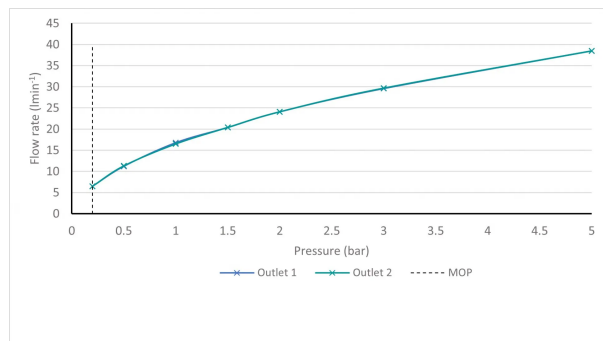

SPECIFICATION SHEET

COLLECTION: KNURLED X FUSION
PRODUCT CODE: IND-T148/2-XBZK

The flow rate displayed is calculated using ideal system conditions. This result should only be taken as an indication as the flow rate may vary depending on the specific in-situ configuration.

SHOWER TYPE

Shower Valve

VALVE TYPE

Concealed

STYLE

Round, Knurled

ORIENTATION

Vertical

NUMBER OF OUTLETS

2 Outlet

HANDLES

2 Handle

WITH ALL-FLOW FUNCTION

Yes

WITH INTEGRATED DIVERTER

No