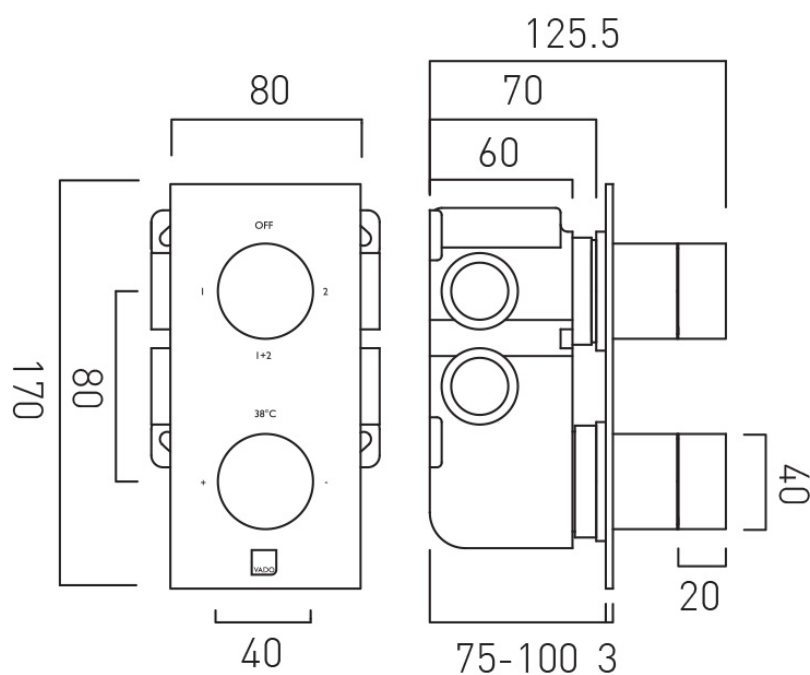

SPECIFICATION SHEET

COLLECTION: KNURLED X FUSION
PRODUCT CODE: IND-T148/2-XZBK

The flow rate displayed is calculated using ideal system conditions. This result should only be taken as an indication as the flow rate may vary depending on the specific in-situ configuration.

SPECIFICATION SHEET

COLLECTION: KNURLED X FUSION
PRODUCT CODE: IND-T148/2-XZBK

FINISH

Bronze/Black

MINIMUM OPERATING PRESSURE

0.2 Bar LP (Shower) / 1.0 Bar MP (Bath)

MAXIMUM OPERATING PRESSURE

5.0 Bar HP

GUARANTEE

15 Year Guarantee

tel: 01934 744466
email: sales@vado.com
www.vado.com

WHERE INSPIRATION FLOWS
TAPS | SHOWERS | ACCESSORIES

TECHNICAL DRAWING

COLLECTION: KNURLED X FUSION
PRODUCT CODE: IND-T148/2-XZBK