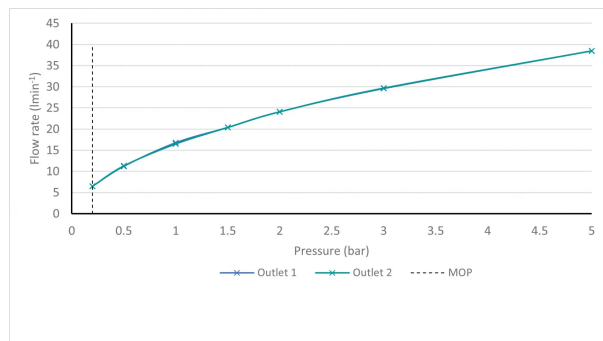

SPECIFICATION SHEET

COLLECTION: KNURLED X FUSION
PRODUCT CODE: IND-T148/2-XZBK

The flow rate displayed is calculated using ideal system conditions. This result should only be taken as an indication as the flow rate may vary depending on the specific in-situ configuration.

SHOWER TYPE

Shower Valve

VALVE TYPE

Concealed

STYLE

Round, Knurled

ORIENTATION

Vertical