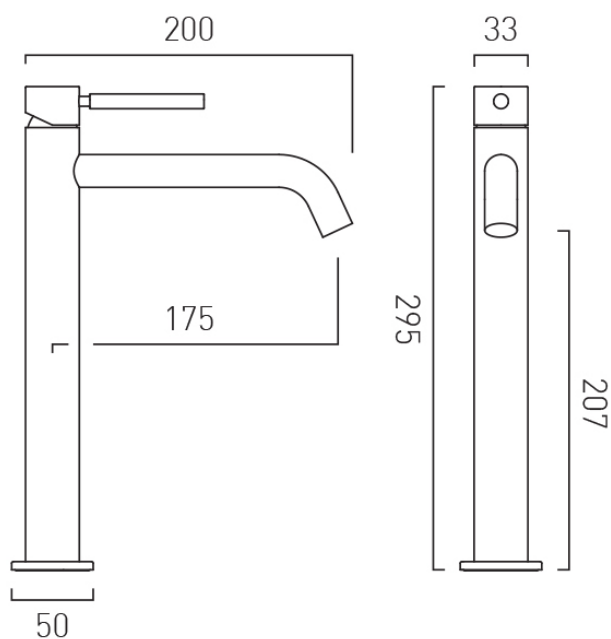

WITH WATER FLOW STRAIGHTENER

No

WITH WATER FLOW AERATOR

Yes

CONNECTIONS / FITTINGS

2 x 1/2" 400mm flexipipe connections

SPARE PARTS

ceramic cartridge C-010-N25

DECK HOLE DRILL DIAMETER

35mm

STYLE

Knurled

MOUNTING

Deck Mounted

PLUMBING SYSTEM SUITABILITY

Pumped System, Combination Boiler, Pressurised System

TECHNICAL DRAWING

COLLECTION: KNURLED ACCENTS
PRODUCT CODE: ORI-200E/SB-CPK

tel: 01934 744466
email: sales@vado.com
www.vado.com

WHERE INSPIRATION FLOWS
TAPS | SHOWERS | ACCESSORIES