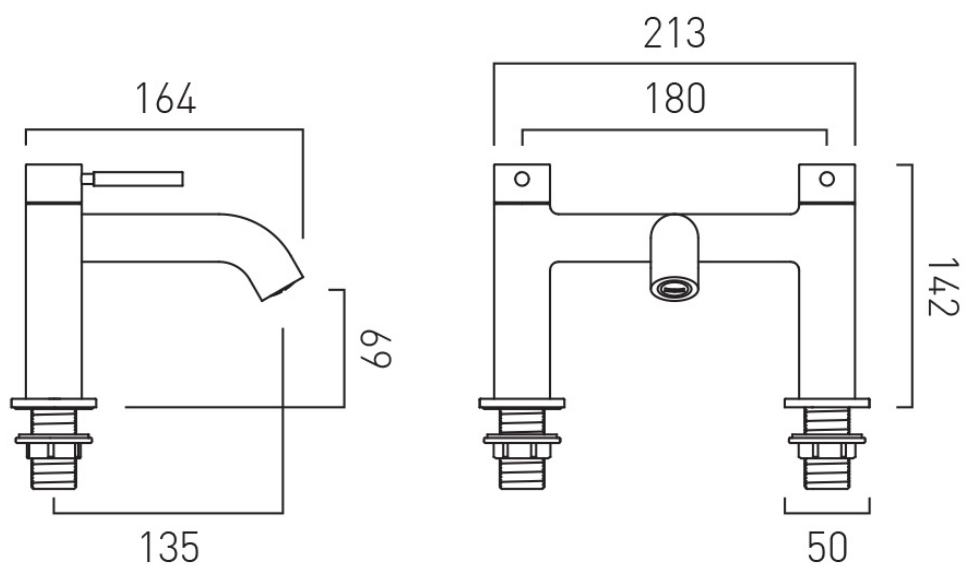

TECHNICAL DRAWING

COLLECTION: KNURLED ACCENTS
PRODUCT CODE: ORI-237-CPK

tel: 01934 744466
email: sales@vado.com
www.vado.com

WHERE INSPIRATION FLOWS
TAPS | SHOWERS | ACCESSORIES