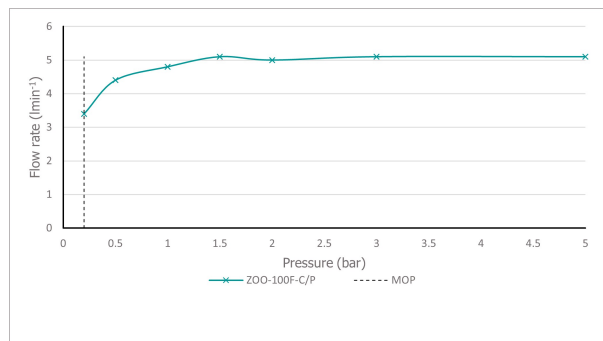

SPECIFICATION SHEET

COLLECTION: ZOO

PRODUCT CODE: ZOO-100F-C/P

The flow rate displayed is calculated using ideal system conditions. This result should only be taken as an indication as the flow rate may vary depending on the specific in-situ configuration.

TAP TYPE

Basin Mixer

COLLECTION NAME

Zoo

FINISH

Chrome

RECOMMENDED FLOW REGULATOR

5 l/m flow regulator fitted as standard

MINIMUM OPERATING PRESSURE

0.2 Bar LP

MAXIMUM OPERATING PRESSURE

5.0 Bar HP

FLOW RATE AT 3.0 BAR FLOW PRESSURE

5.1 l/min

GUARANTEE

15 Year Guarantee