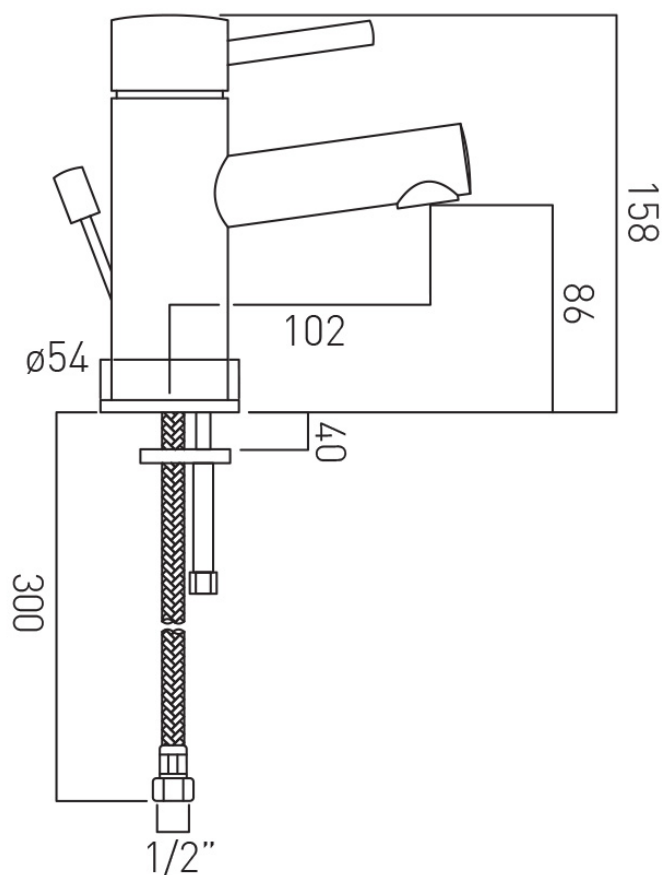

TECHNICAL DRAWING

COLLECTION: Z00

PRODUCT CODE: Z00-100F-C/P

tel: 01934 744466
email: sales@vado.com
www.vado.com

WHERE INSPIRATION FLOWS
TAPS | SHOWERS | ACCESSORIES