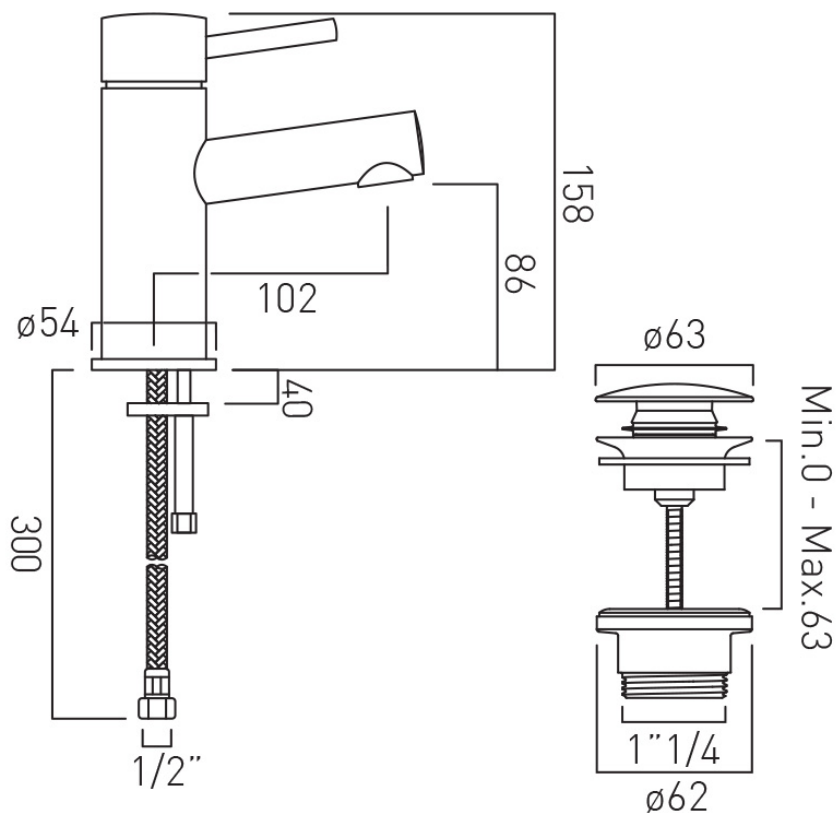

Yes

CONNECTIONS / FITTINGS

2 x 1/2" 400mm flexipipe connection

SPARE PARTS

ceramic cartridge C-003-N40

DECK HOLE DRILL DIAMETER

35mm

WASTE

with Universal Basin Waste

STYLE

Round

MOUNTING

Deck Mounted

PLUMBING SYSTEM SUITABILITY

Gravity System, Pumped System, Combination Boiler, Pressurised System

# TECHNICAL DRAWING

COLLECTION: ZOO

PRODUCT CODE: ZOO-100F/CC-C/P

tel: 01934 744466  
email: sales@vado.com  
www.vado.com

WHERE INSPIRATION FLOWS  
TAPS | SHOWERS | FURNITURE