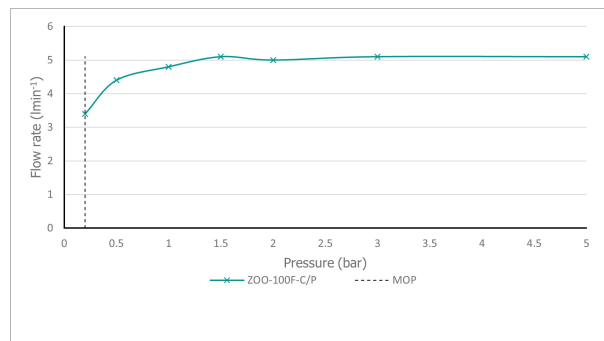

# SPECIFICATION SHEET

COLLECTION: ZOO

PRODUCT CODE: ZOO-100F/CC-C/P

The flow rate displayed is calculated using ideal system conditions. This result should only be taken as an indication as the flow rate may vary depending on the specific in-situ configuration.