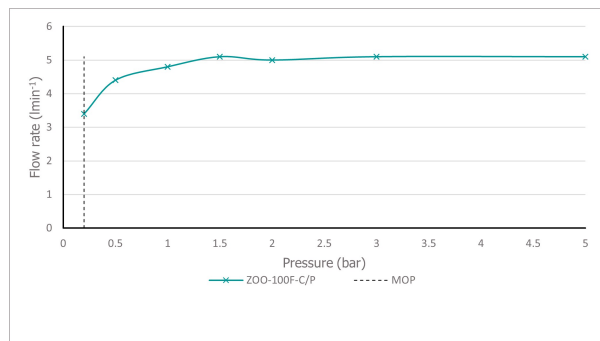

SPECIFICATION SHEET

COLLECTION: ZOO

PRODUCT CODE: ZOO-100F/SB-C/P

The flow rate displayed is calculated using ideal system conditions. This result should only be taken as an indication as the flow rate may vary depending on the specific in-situ configuration.

TAP TYPE

Basin Mixer

COLLECTION NAME

Zoo

FINISH

Chrome

RECOMMENDED FLOW REGULATOR

5 l/m flow regulator fitted as standard

MINIMUM OPERATING PRESSURE

0.2 Bar LP

MAXIMUM OPERATING PRESSURE

5.0 Bar HP

FLOW RATE AT 3.0 BAR FLOW PRESSURE

5.1 l/min

GUARANTEE

15 Year Guarantee